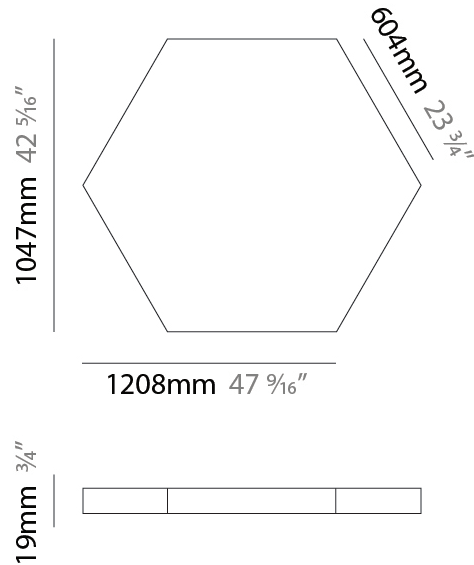

INFINITE HEXAGON SURFACE

A56194-

base number   Color   Finish
Temperature   Options

PROJECT
TYPE
SPECIFIER
QUANTITY
DATE

1. To build a product code in our configurator select the specify button on the base model # product page
2. To build a manual product code on this datasheet choose from the options listed below in blue font and add the suffix to the base model #

GENERAL

Series: Infinite Hexagon
Partner: Ivela
Division: Architectural
Installation: Surface
Product Type: Panels
Mounting Location: Ceiling
Light Distribution: Direct

PHYSICAL

Shape: Hexagon
Length (mm): 1208
Length (in): 47 ⁵/₁₆
Width (mm): 1047
Width (in): 41 ¹/₄
Height (mm): 19
Height (in): 3/4
Diffuser: PMMA - Opal
Fixture Finish: WHI / BLK / GLD
Fixture Material: Aluminum

ELECTRICAL

Lamp Type: LED
Input Wattage (W): 72
Dimming: Tri-Mode (Non-Dimming and Phase Dimming (120Vac only) and 0-10V Dimming)
Driver Included: No
Driver Location: Remote
Driver Type: Constant Voltage - Universal
Driver Class: Class 2
Housing: ENCP 5 (ERP) ENCP 8 (SC Power)
Input Voltage (V): 120 - 277
Output Voltage (V): 24

LED

Color Temperature (°K): 2700 / 3000 / 3500 / 4000
Max. Delivered Lumen (lm): 7200 / 7500 / 7723 / 7950
Nominal Lumen (lm): 14400 / 15000 / 15446 / 15900
CRI: >93 CRI
Lamp Life (hrs): 50000

OPTICAL

RATINGS AND CERTIFICATIONS

Certified By: CSA Certified to UL and CSA Standards
IP rating: IP20